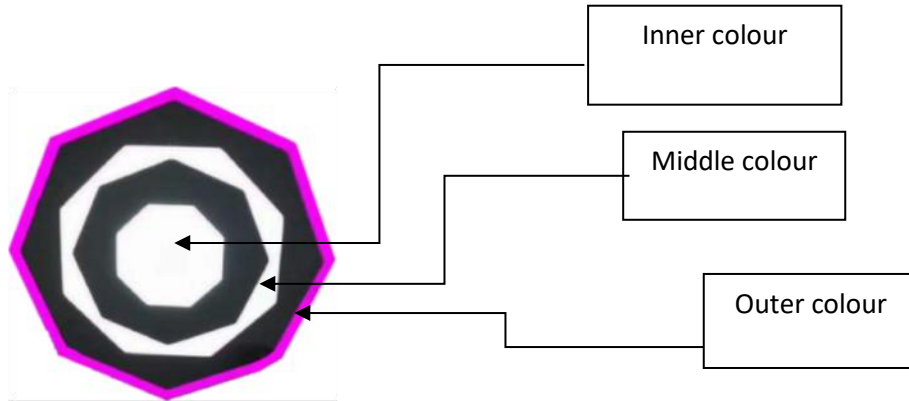

# **TRI COLOUR LIGHT, FOR LIGHTING, SURFACE MOUNT HEXA** **(WATTAGE 9,12,20 & 27W)**

Inner colour	White (CCT - 6500K )
Middle colour	Warm White (CCT -3000K)
Outer colour	Blue (CCT -9000K)
Power Factor	>0.90
Input Voltage	AC 100V-300V
Driver Efficiency	>85%
LED Lumen Efficacy	≥110Lm/W
THD	<10%
CRI	>70
Surge	2KV
Average Life Hours	50000 hrs.
Housing	Aluminum Body + PC Diffuser
Mounting	Recessed
Ingress Protection	IP-40