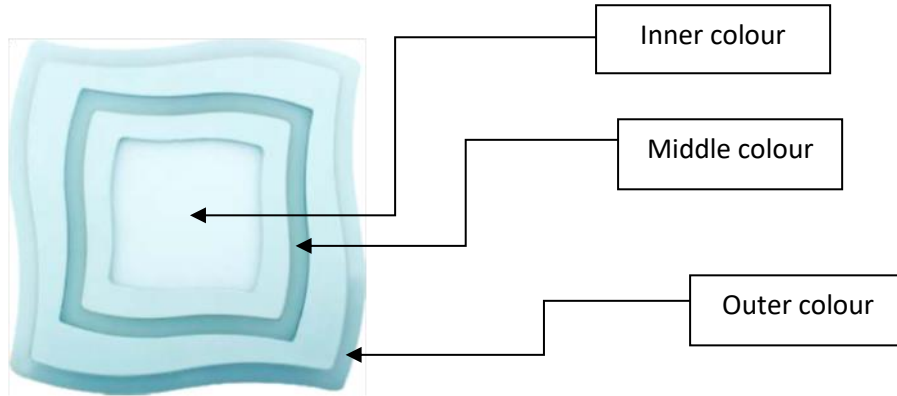

# **TRI COLOUR LIGHT, FOR LIGHTING, SURFACE MOUNT SQUARE** **(WATTAGE 9,12,20 &27W)**

Inner colour	Warm White (CCT -3000K)
Middle colour	White (CCT -6500K)
Outer colour	Blue (CCT -9000K)
Power Factor	>0.90
Input Voltage	AC 100V-300V
Driver Efficiency	>85%
LED Lumen Efficacy	≥110Lm/W
THD	<10%
CRI	>70
Surge	2KV
Average Life Hours	50000 hrs.
Housing	Aluminum Body + PC Diffuser
Mounting	Recessed
Ingress Protection	IP-40